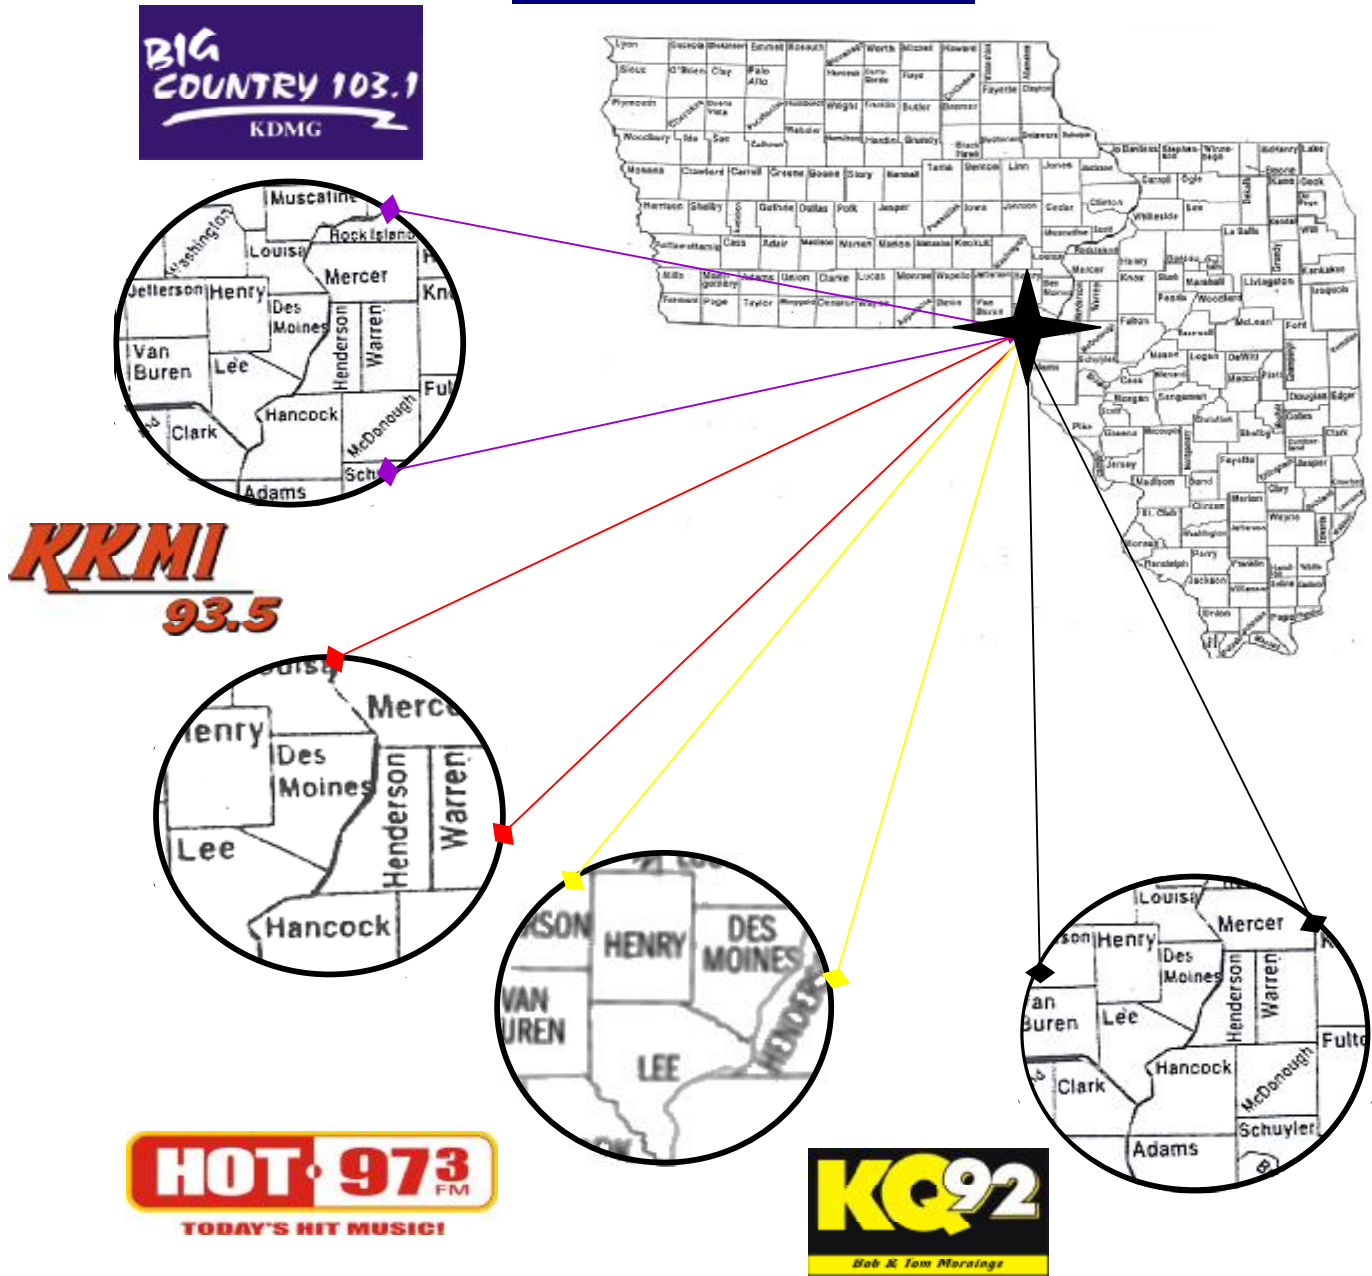

# Pritchard Broadcasting Corporation

KDMG "Big Country 103.1" / KKMI "93.5, KKMI" / WQKQ "KQ92" / KHDK "Hot 97.3"

## COVERAGE MAP

COUNTIES AND TOWNS IN THE COVERAGE AREA							
	DES MOINES	LEE	HENRY	WARREN	HANCOCK	HENDERSON	McDONOUGH
COUNTY POP. AGE 12+	34,500	31,500	17,400	16,100	16,600	7,200	28,700
TOWNS	Burlington Mediapolis	Ft. Madison Keokuk	Mt. Pleasant New London	Monmouth Roseville	Carthage Hamilton	Stronghurst Oquawka	Macomb Bushnell